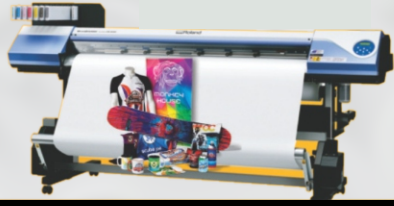

SUBLIMATION PRINTS